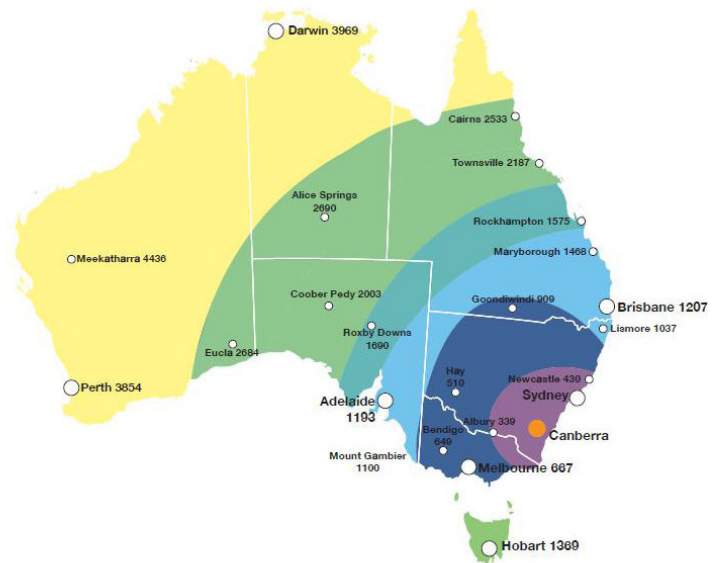

Ready to plan a trip for your school?
Contact a member of our friendly Education Tours Team.

T: 1300 287 525

E: edttours@kangarooauslines.com.au

SNAP SHOT

Itinerary service

Teacher/student F.O.C.

Coach capacity 37-70

Seatbelt equipped

Air conditioning

On board TV, DVD, CD (optional)

Flight bookings

Wheelchair access (optional)